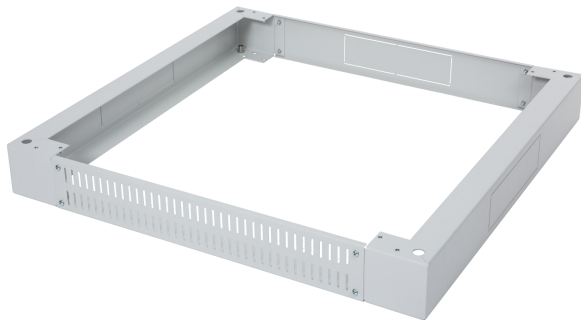

Product Information

Base, BKT 19", 800/900/100 W/D/H mm. RAL 7035 grey

Card No. PI_11070890.1_02.16

Features

- For mounting with distribution and SRS cabinets
- Rear cover and side units with wide holes (250 x 70 mm) allowing easy routing of cable bundles (base equipped with one brush grommet)
- Front perforated cover
- Possibility of using floor - leveller feet (included in delivery)
- Material: steel sheet
- Load: 1000 kg
- Colour: RAL 7035

Performance/Variants

Width (mm)	Depth (mm)	Height (mm)	Index
800	900	100	11070890.1