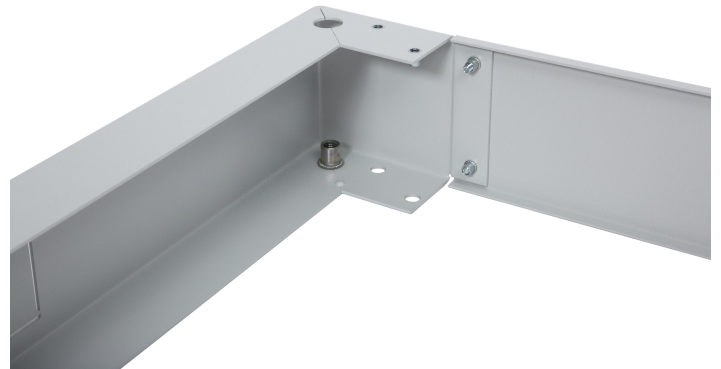

Product Information

Base, BKT 19", 800/900/100 W/D/H mm. RAL 7035 grey

Card No. PI_11070890.1_02.16

Features

- For mounting with distribution and SRS cabinets
- Rear cover and side units with wide holes (250 x 70 mm) allowing easy routing of cable bundles (base equipped with one brush grommet)
- Front perforated cover
- Possibility of using floor - leveller feet (included in delivery)
- Material: steel sheet
- Load: 1000 kg
- Colour: RAL 7035

Performance/Variants

Width (mm)	Depth (mm)	Height (mm)	Index
800	900	100	11070890.1